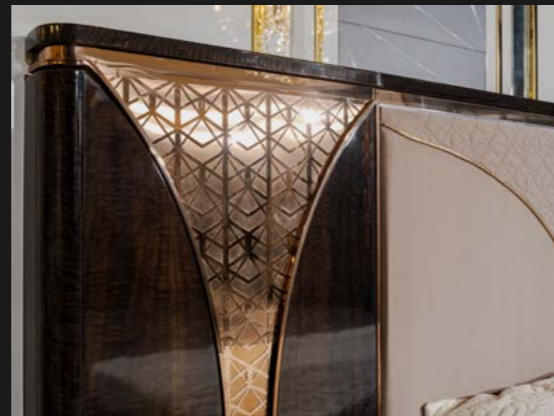

Bedroom
İSTANBUL